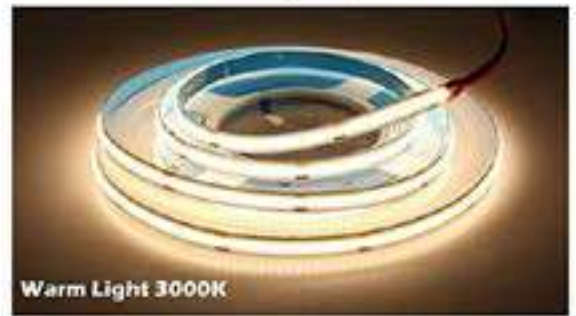

CINTA LED COB

Nº de Led x mts	320 LED x mts
Tamaño de LED	-
Metros	5 mts.
IP:	IP 20
Voltios:	12 v
WTS x mts	12W